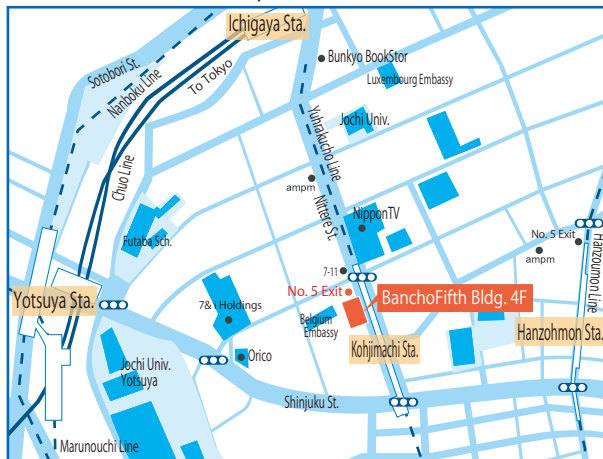

COMPANY PROFILE

ITC Co.,LTD.

COMPANY PROFILE

■ Company Name

ITC Co.,LTD.

■ Address

Head Office

4F BanchoFifth Bldg. 5-5 Nibancho,
Chiyoda-ku Tokyo 102-0084 JAPAN

20

HeadOffice Around Map

1 -minute walk from Subway Yurakucho Line Kojimachi Sta. Exit No.5
7 -minute walk from Subway Hanzomon Line Hanzomon Sta. Exit No.5
9 -minute walk from JR Chuo Line Yotsuya Sta.