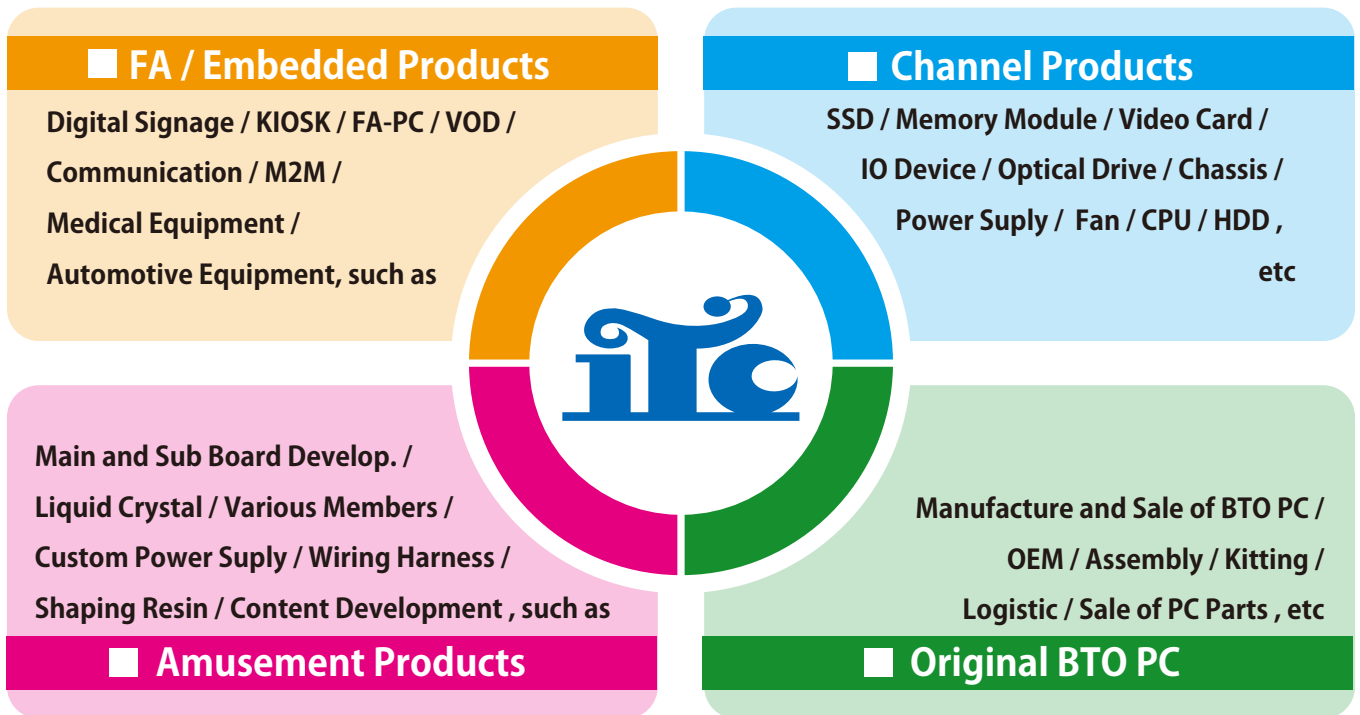

BUSINESS

Continue to meet the variety needs.

ITC was founded as a trading company dealing a memory chip and module of consumer in 1998. And, to meet the needs of the market, which is subdivided in accordance with the changes of the times, making full use of domestic and international network, ITC grew into a general trading company that provides products and solutions of various genres.

"Continue to meet the various needs." This is the advantage of the ITC.

Four Main Business of ITC

ITC Uwajima Bldg.

Other Business

Procure Lack of Parts and Discontinued Products.

By making full use of the network of more than domestic and 100 companies overseas, you will be procured from all over the world a product that you want.

FA/EMBEDDED

‘Realize the Idea.’ It supports Better Product Making.

ITC will thoroughly support the making things. To production from planning , it can be proposed from any stage.

Such as the introduction of the new technology and improve the product , Please consult anything.

■ Manufacture and Sale of BTOPC

Own brand made BTOPC is manufactured and sold by the webshop. For individuals, the client's office, server, etc. lineup.

■ Development of Embedded PC, Manufacturing

Procure pc related equipment tailored to applications in Japan, from overseas about 130 companies. Wholesale sales in such as system integrators and shop.