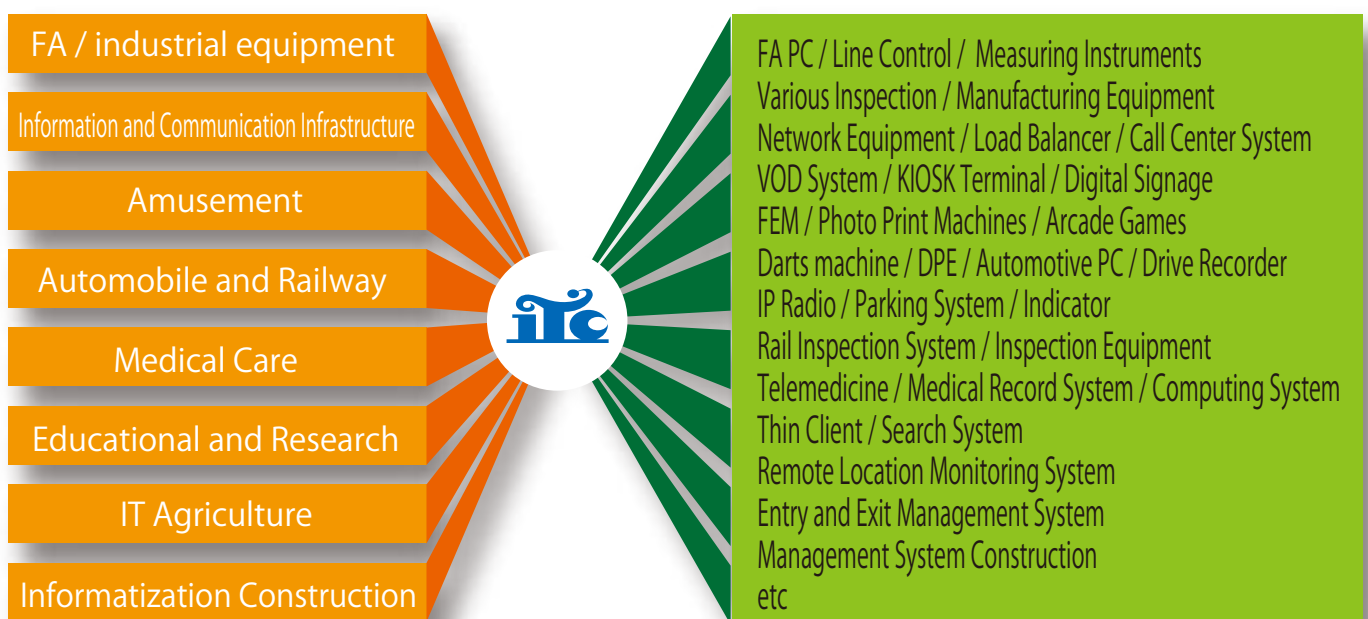

ITC has been the proposal of a number of areas.

Precisely because have responded to various requests, there are adoption track record in a variety of genres. Please consult anything.