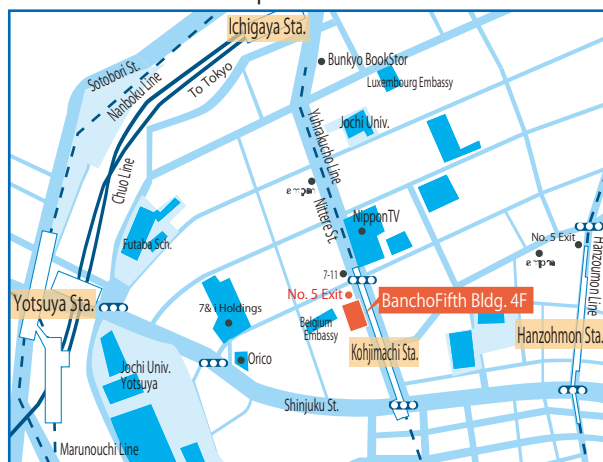

COMPANY PROFILE

ITC Co.,LTD.

COMPANY PROFILE

■ Company Name

ITC Co.,LTD.

■ Address

Head Office

4F BanchoFifth Bldg. 5-5 Nibancho,
Chiyoda-ku Tokyo 102-0084 JAPAN

20

HeadOffice Around Map

1 -minute walk from Subway Yurakucho Line Kojimachi Sta. Exit No.5
7 -minute walk from Subway Hanzomon Line Hanzomon Sta. Exit No.5
9 -minute walk from JR Chuo Line Yotsuya Sta.