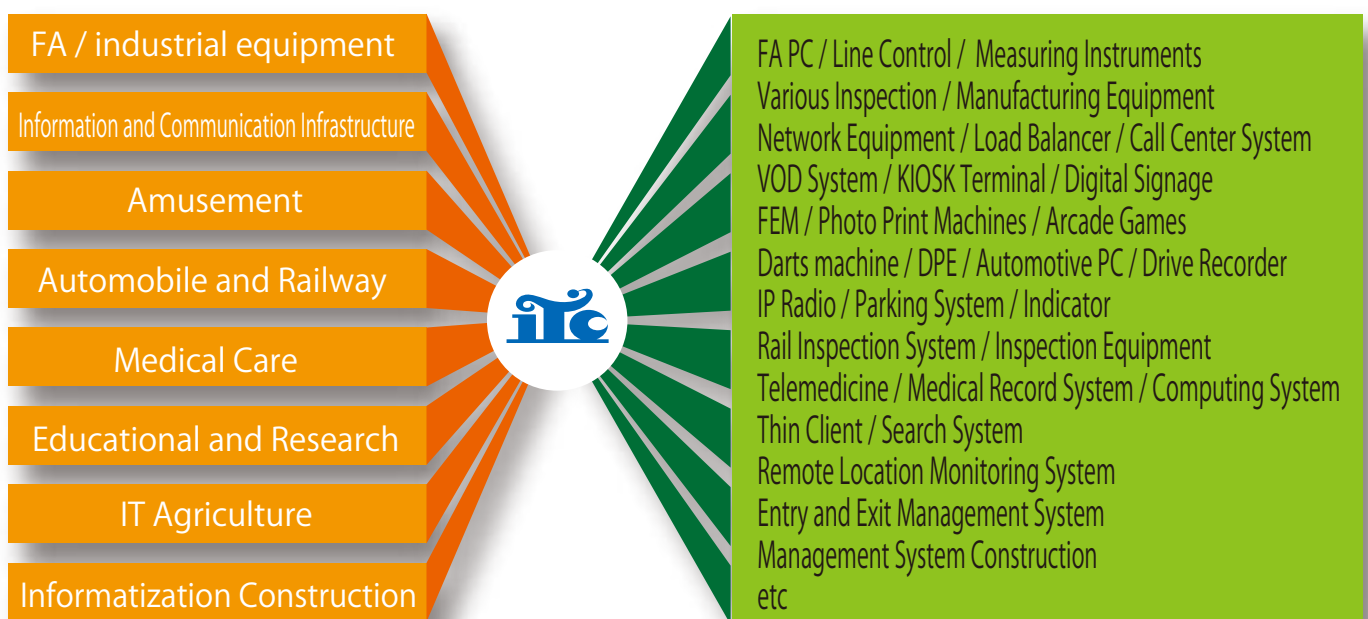

ITC has been the proposal of a number of areas.

Precisely because have responded to various requests, there are adoption track record in a variety of genres. Please consult anything.